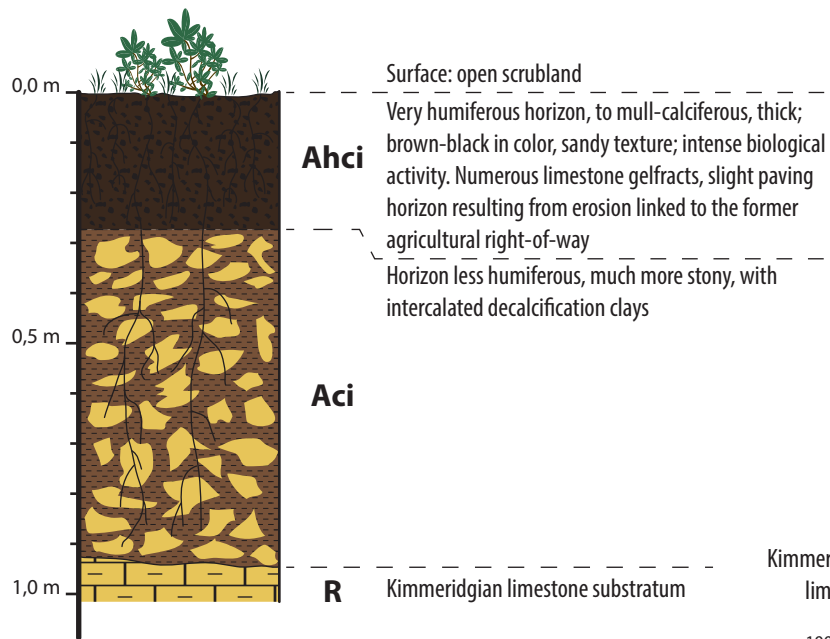

# Trench10 Bosc Redon

## Kimmeridgian limestone plateau terroir

According to the map of E. Rouvellac's thesis - 1998  
Digitization by AMOnia environnement - 2020