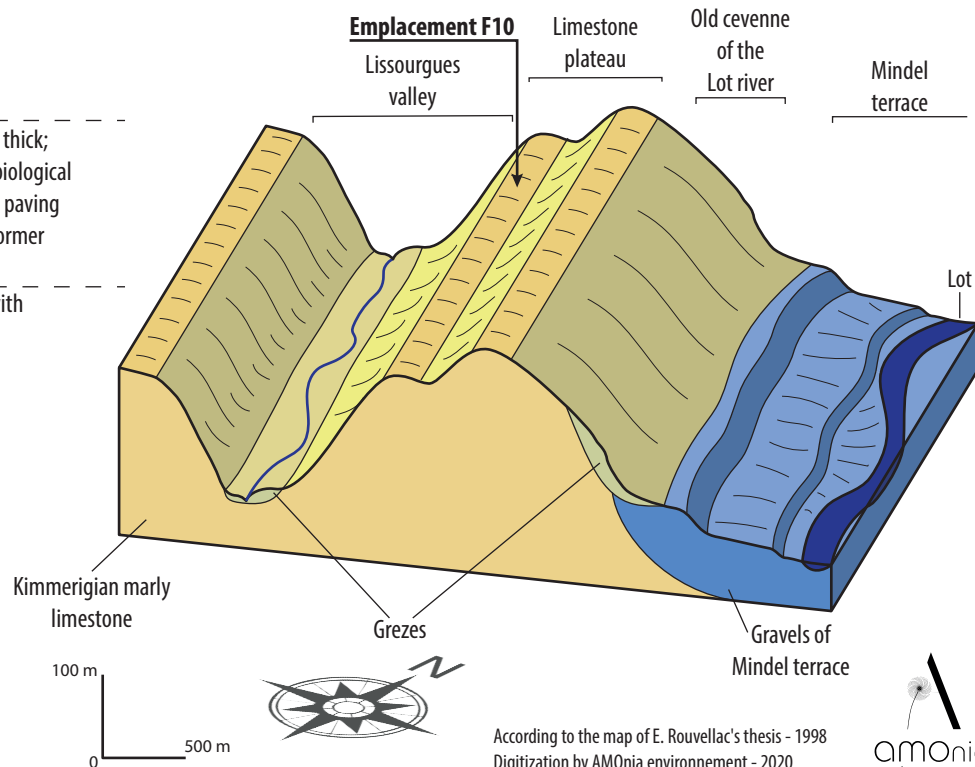

# Trench10 Bosc Redon

## Kimmeridgian limestone plateau terroir

According to the map of E. Rouvellac's thesis - 1998  
Digitization by AMOnia environnement - 2020