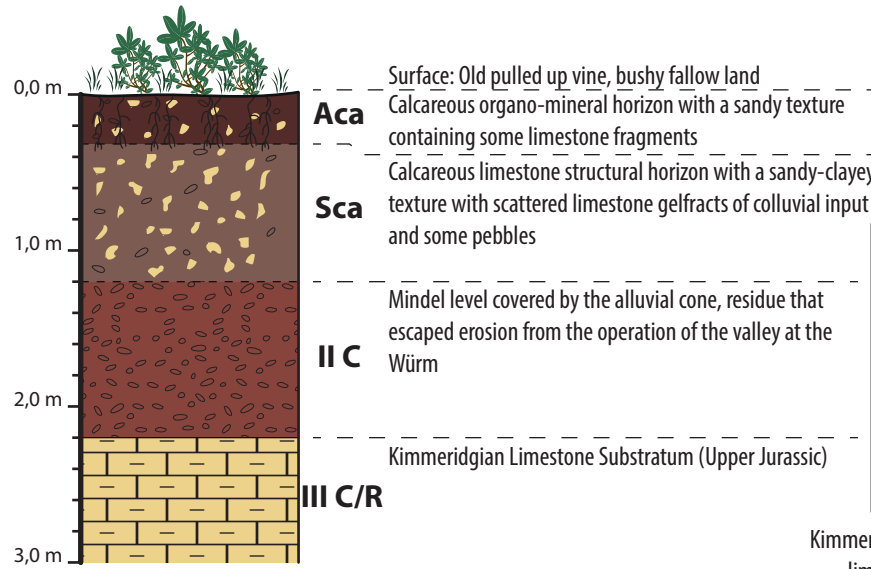

Trench 4 Anglars Wood

Terroir : Grezes, limestone dejection cone

According to the map of E. Rouvellac's thesis - 1998
Digitization by AMOnia environnement - 2020