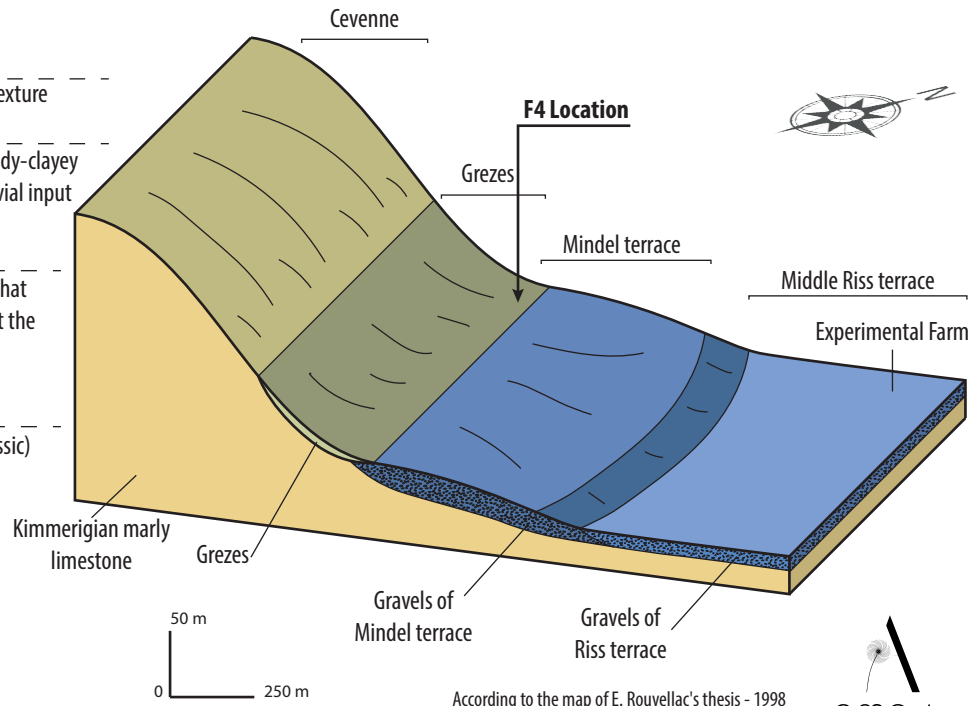

Trench 4 Anglars Wood

Terroir : Grezes, limestone dejection cone

According to the map of E. Rouvellac's thesis - 1998
Digitization by AMOnia environnement - 2020