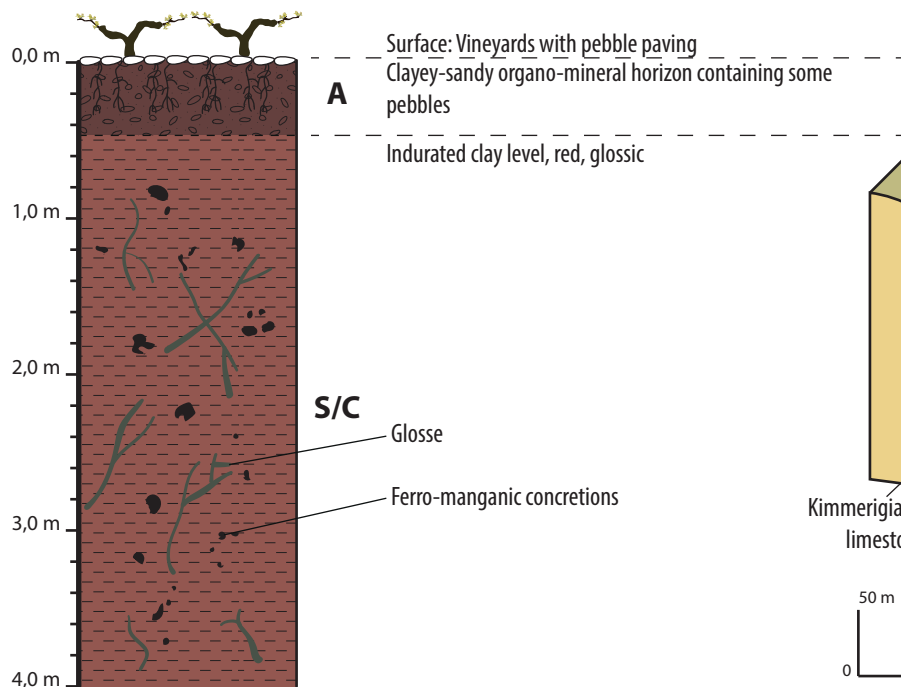

# Trench 3 Anglars Wood

## Terroir : High Mindel terrace

According to the map of E. Rouvellac's thesis - 1998  
Digitization by AMOnia environnement - 2020