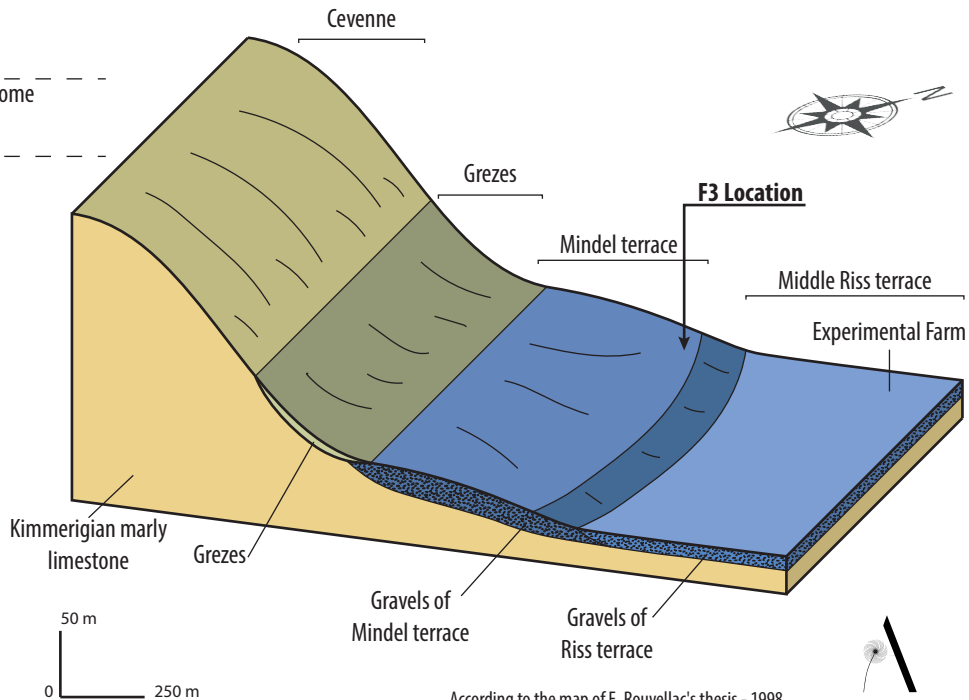

# Trench 3 Anglars Wood

## Terroir : High Mindel terrace

According to the map of E. Rouvellac's thesis - 1998  
Digitization by AMOnia environnement - 2020